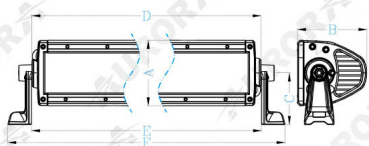

Подробнее

Подробнее

РАЗМЕРЫ

size	4"	6"	10"	20"	30"	40"	50"
A	83.4mm	83.4mm	83.4mm	83.4mm	83.4mm	83.4mm	83.4mm
B	88.6mm	88.6mm	88.6mm	88.6mm	88.6mm	88.6mm	88.6mm
C	65.7mm	65.7mm	65.7mm	65.7mm	65.7mm	65.7mm	65.7mm
D	140.0mm	190.8mm	292.4mm	546.4mm	800.4mm	1064.4mm	1308.4mm
E	141.0mm	191.8mm	293.4mm	547.4mm	801.4mm	1065.4mm	1309.4mm
F	201.3mm	252.1mm	353.7mm	607.7mm	861.7mm	1115.7mm	1369.7mm
LED	8PCS	12PCS	20PCS	40PCS	60PCS	80PCS	100PCS